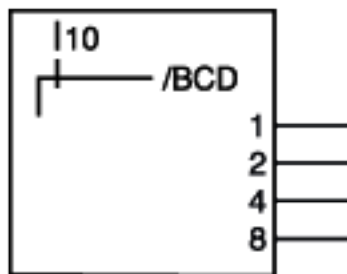

Illustrations

Counter with 7-segment-
display outputs

NOTE - For the meaning of
CTRDIV10, see symbol S01687
(12-48-03).

10-position switch producing
a BCD output